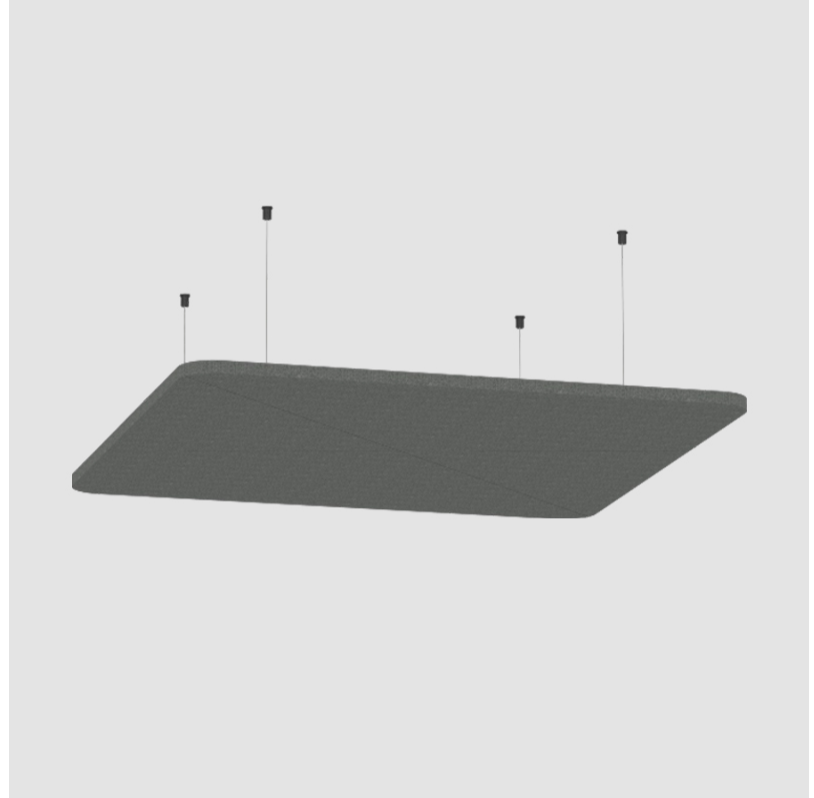

PROJECT	_____
TYPE	_____
SPECIFIER	_____
QUANTITY	_____
DATE	_____

QUANTUM ACOUSTIC PANEL SUSPENSION

A300708-

base number	Finishes (Diamond)	Finish Options	Cable Length

1. To build a product code in our configurator select the specify button on the base model # product page
2. To build a manual product code on this datasheet choose from the options listed below in blue font and add the suffix to the base model #

GENERAL

Series: Quantum Acoustic Panel
Brand: Prolicht
Division: Architectural
Mounting Type: Suspension
Mounting Location: Ceiling
Subcategory: Acoustic

PHYSICAL

Shape: Round
Length (mm): 1100
Length (in): 43 ⁵/₁₆
Width (mm): 1100
Width (in): 43 ⁵/₁₆
Height (mm): 24
Height (in): 15/16

Fixture Finish: [ANC / ASH / BNA / BTC / BZE / CEL / EGG / EVG / FOG / FOS / FST / FUA / IRI / IRO / KHA / LIC / LIM / MER / MSN / MUS / ONX / PEA / PLU / POL / PPY / RAY / ROY / RST / STE / SWD / TAN / TAU](#)

Holder Finish: [SSR / BKV / CWI / CRY / HAB / LAG / UFT / ITA / RUA / RUR / MIC / FTG / MYG / TWT / LOD / PUS / FRO / FUP / KIA / POP / BLS / SPG / MEY / GOH / GUM / CHC / COM / ABZ / JAG](#)

Fixture Material: [Aluminum](#)
[Cable Details: 2000mm / 6000mm Transparent Cable](#)

ELECTRICAL

LED

OPTICAL

RATINGS AND CERTIFICATIONS

Certified By: CSA Certified to UL and CSA Standards
IP rating: IP20