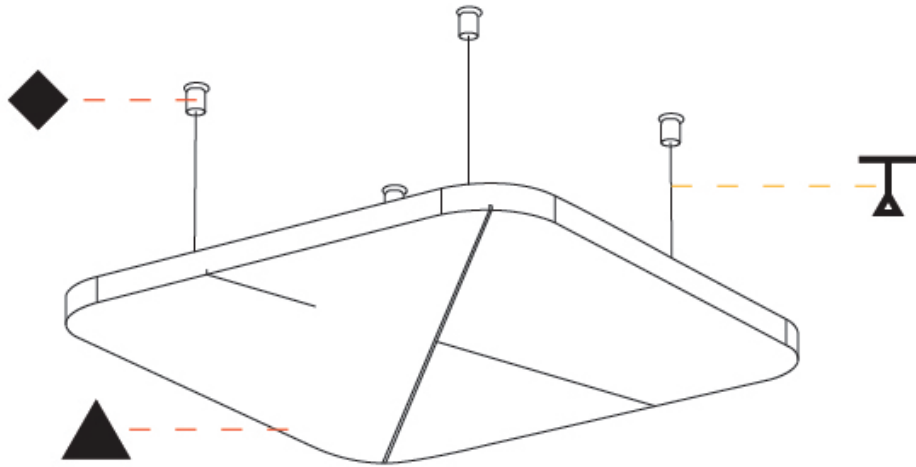

QUANTUM ACOUSTIC PANEL SUSPENSION

A300706-

PROJECT	_____
TYPE	_____
SPECIFIER	_____
QUANTITY	_____
DATE	_____